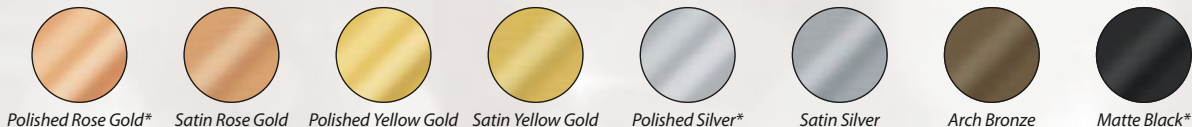

ANODIZED ALUMINUM COLOUR / FINISH CHOICES

**Stock finish. Other finishes are available by special order.*

Anodized Aluminum Frames, Directories, Sign Holders & Corridor Brackets and More!

We offer an extensive line of extruded anodized aluminum frames, directories, sign holders & corridor brackets. From desk signs to directional wayfinding hanging signs we have a solution for you. We would be happy to assist you with any sign project you have. Choose from 8 different anodized finishes along with more than 26 suggested custom engraved insert colour combinations (shown below). The possibilities are limitless. Call for a quote today!