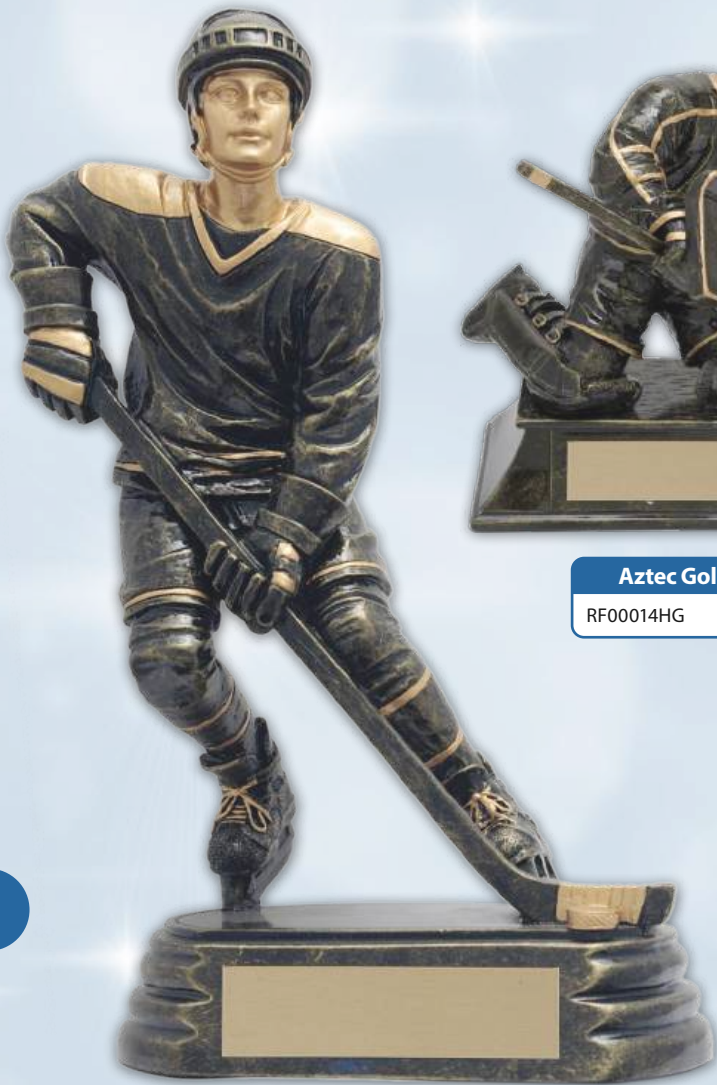

Aztec Gold Player, M
RF00045HG 8" $26.95